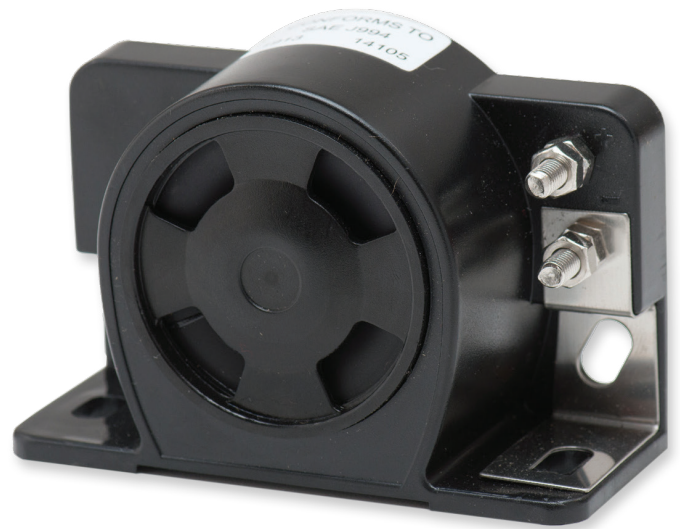

ROAD CHOICE BACK UP ALARM

ROAD CHOICE® BACKUP ALARMS feature a heavy-duty, rugged construction and are made to OEM specs. Our alarms provide outstanding value and optimum performance when compared to others.

FEATURES AND BENEFITS

- Adjustable 97-102 decibel output level with one beep per second
- 12- or 24-volt operation
- Rugged ABS, waterproof construction withstands pressure washing, harsh environments and impacts
- Stainless steel terminals resist corrosion; interior solid-state electronics are encapsulated in epoxy
- Very low current requirements make it an easy addition to electrical systems already loaded with accessories
- Compact size (4" W x 1 5/8" D x 2 3/4" H) and universal mounting design
- Built-in reverse polarity protection
- Conforms to SAEJ994 standards
- Competitive pricing
- 1-year/unlimited mileage full-replacement warranty

PART NUMBER	VOLVO PDC PART NUMBER	DESCRIPTION	PANA-PACIFIC CROSS-REFERENCE	COMPETITIVE CROSS-REFERENCE
BUA102DB	83176264	Back-Up Alarm, 12/24-Volt, 97-102dB	BU3000C102A	Ecco 530