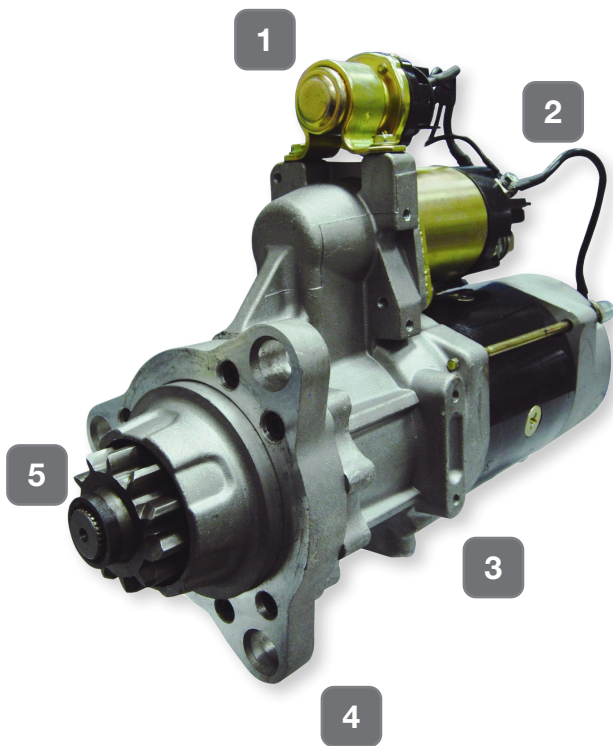

STARTERS

ROAD CHOICE® STARTERS are designed and rigorously tested for optimal performance in medium- and heavy-duty applications. Our starter program includes everything from rotatable drive-end housing, which is ideal for many makes and models, to overcrank protection and even electric soft-starts, which can improve starter pinion engagement. Road Choice starters are the right choice for quality, reliable, heavy-duty performance.

FEATURES

- 1 Standard over-crank protection
- 2 Solenoid design ensures consistency in performance
- 3 Multiple Integral Magnetic Switch (IMS) locations protect starter from low or weak batteries
- 4 Rotatable drive-end housing
- 5 Improved starter pinion engagement, which reduces wear

STA6924 *Our most popular starter model*