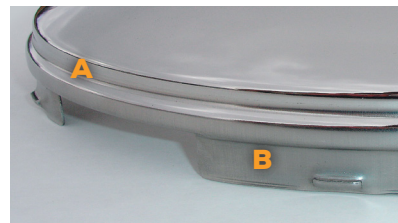

BILLET ACCESSORIES

Steering Wheel Spinner Clamps	9
-------------------------------------	---

**Parts that keep you moving.
Quality that keeps you coming back.**

AXLE COVERS

FRONT BABY MOONS

- Made in the U.S.A.
- Fits all front wheels with 4, 5, or 6 pilots - hub or stud piloted - aluminum or steel wheels
- Built to last with heavy-gauge 304L stainless steel - up to 91% heavier than imported parts
- Quick, easy and secure installation
- Lifetime guarantee mirror shine finish

4 Pilots

Uneven 4

5 Pilots

6 Pilots

STYLE	MIRROR	STEALTH BLACK
Solid	WC6215U2NEL	WC6215U2BPNEL
Open Center	WC6220U2	WC6220U2BP

A: Reinforcing bead adds extra strength and covers pilots.

B: Integrated locking tabs require no separate clips.

REAR BABY MOONS

- Inexpensive solution for rear axles
- Simply snaps on over axle studs
- High-quality stainless steel

FITS	MODEL NUMBER
8.5" Axle Diameter with 5/8" Studs	WC7070
8.5" Axle Diameter with 3/4" Studs	WC7270