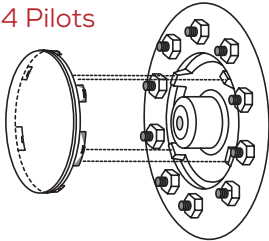

BILLET ACCESSORIES

Steering Wheel Spinner Clamps	9
-------------------------------------	---

**Parts that keep you moving.
Quality that keeps you coming back.**

AXLE COVERS

FRONT BABY MOONS

- Made in the U.S.A.
- Fits all front wheels with 4, 5, or 6 pilots - hub or stud piloted - aluminum or steel wheels
- Built to last with heavy-gauge 304L stainless steel - up to 91% heavier than imported parts
- Quick, easy and secure installation
- Lifetime guarantee mirror shine finish

4 Pilots

Uneven 4

5 Pilots

6 Pilots

STYLE	MIRROR	STEALTH BLACK
Solid	WC6215U2NEL	WC6215U2BPNEL
Open Center	WC6220U2	WC6220U2BP

A: Reinforcing bead adds extra strength and covers pilots.

B: Integrated locking tabs require no separate clips.

REAR BABY MOONS

- Inexpensive solution for rear axles
- Simply snaps on over axle studs
- High-quality stainless steel

FITS	MODEL NUMBER
8.5" Axle Diameter with 5/8" Studs	WC7070
8.5" Axle Diameter with 3/4" Studs	WC7270