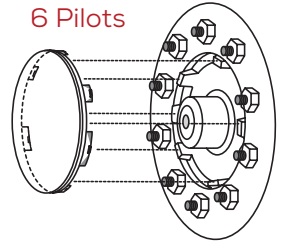

BILLET ACCESSORIES

Steering Wheel Spinner Clamps	9
-------------------------------------	---

**Parts that keep you moving.
Quality that keeps you coming back.**

AXLE COVERS

FRONT BABY MOONS

- Made in the U.S.A.
- Fits all front wheels with 4, 5, or 6 pilots - hub or stud piloted - aluminum or steel wheels
- Built to last with heavy-gauge 304L stainless steel - up to 91% heavier than imported parts
- Quick, easy and secure installation
- Lifetime guarantee mirror shine finish

4 Pilots

Uneven 4

5 Pilots

6 Pilots

STYLE	MIRROR	STEALTH BLACK
Solid	WC6215U2NEL	WC6215U2BPNEL
Open Center	WC6220U2	WC6220U2BP

A: Reinforcing bead adds extra strength and covers pilots.

B: Integrated locking tabs require no separate clips.

REAR BABY MOONS

- Inexpensive solution for rear axles
- Simply snaps on over axle studs
- High-quality stainless steel

FITS	MODEL NUMBER
8.5" Axle Diameter with 5/8" Studs	WC7070
8.5" Axle Diameter with 3/4" Studs	WC7270