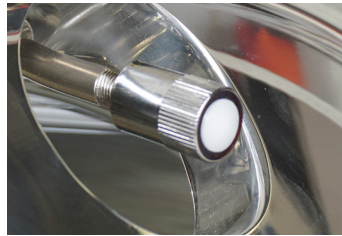

Round Gear Nut
WC12402

Gear Nut
Mounting Tool
WC2GNT

Each cover includes: (1) Rear Cover, (1) Bracket, (1) Gear Nut

WHEEL ACCESSORIES

LED AIRGUARD - TIRE PRESSURE MONITORING SYSTEM

- Longer Tire Life: According to the D.O.T., 95% of all premature tire wear is caused by under inflation
- Safety: Improper tire pressure has a detrimental effect on handling, braking, and control
- The AirGuard Set & Go can be used on any commercial vehicle with tire pressure between 20psi and 180psi