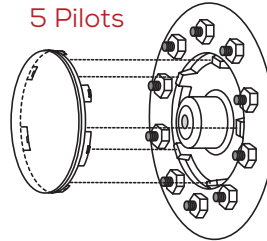

BILLET ACCESSORIES

Steering Wheel Spinner Clamps	9
-------------------------------------	---

**Parts that keep you moving.
Quality that keeps you coming back.**

AXLE COVERS

FRONT BABY MOONS

- Made in the U.S.A.
- Fits all front wheels with 4, 5, or 6 pilots - hub or stud piloted - aluminum or steel wheels
- Built to last with heavy-gauge 304L stainless steel - up to 91% heavier than imported parts
- Quick, easy and secure installation
- Lifetime guarantee mirror shine finish

4 Pilots

Uneven 4

5 Pilots

6 Pilots

STYLE	MIRROR	STEALTH BLACK
Solid	WC6215U2NEL	WC6215U2BPNEL
Open Center	WC6220U2	WC6220U2BP

A: Reinforcing bead adds extra strength and covers pilots.

B: Integrated locking tabs require no separate clips.

REAR BABY MOONS

- Inexpensive solution for rear axles
- Simply snaps on over axle studs
- High-quality stainless steel

FITS	MODEL NUMBER
8.5" Axle Diameter with 5/8" Studs	WC7070
8.5" Axle Diameter with 3/4" Studs	WC7270