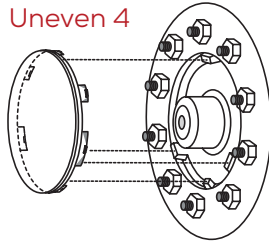

BILLET ACCESSORIES

Steering Wheel Spinner Clamps	9
-------------------------------------	---

**Parts that keep you moving.
Quality that keeps you coming back.**

AXLE COVERS

FRONT BABY MOONS

- Made in the U.S.A.
- Fits all front wheels with 4, 5, or 6 pilots - hub or stud piloted - aluminum or steel wheels
- Built to last with heavy-gauge 304L stainless steel - up to 91% heavier than imported parts
- Quick, easy and secure installation
- Lifetime guarantee mirror shine finish

4 Pilots

Uneven 4

5 Pilots

6 Pilots

STYLE	MIRROR	STEALTH BLACK
Solid	WC6215U2NEL	WC6215U2BPNEL
Open Center	WC6220U2	WC6220U2BP

A: Reinforcing bead adds extra strength and covers pilots.

B: Integrated locking tabs require no separate clips.

REAR BABY MOONS

- Inexpensive solution for rear axles
- Simply snaps on over axle studs
- High-quality stainless steel

FITS	MODEL NUMBER
8.5" Axle Diameter with 5/8" Studs	WC7070
8.5" Axle Diameter with 3/4" Studs	WC7270