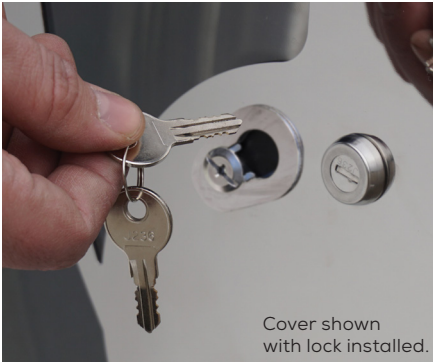

WHEEL COVER LOCKS AND BRACKETS

ANTI-THEFT KEY LOCKS

Anti-theft key locking sets are available for all Road Choice wheel covers. All of our covers are laser scored for installation of the lock.

PART NUMBER	DESCRIPTION
WCLOCK4	Locking kit - 4 Pack
WCLOCK2	Locking kit - 2 Pack
WCLOCK1	Locking kit - single lock