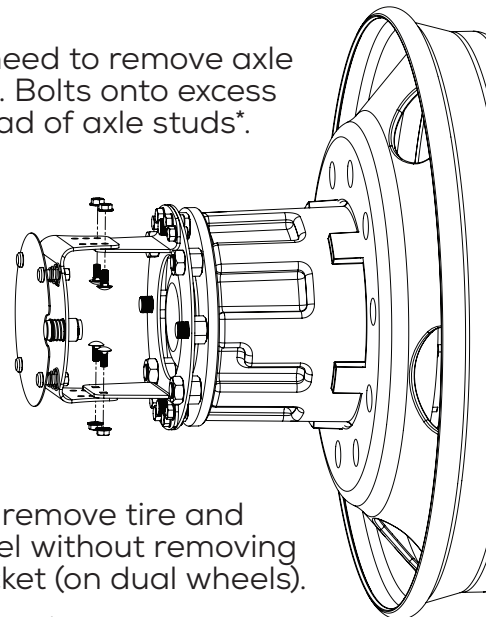

Clear cover attaches to the bracket and completely floats - it does not make contact with the lip of the rim or wheel in anyway!

PREASSEMBLED BRACKETS

Available as part of a kit with wheel covers or as an add-on, our preassembled brackets allow you to install the complete kit on your truck in 15 minutes.

FRONT
Patent Pending

REAR

No need to remove axle nuts. Bolts onto excess thread of axle studs*.

Can remove tire and wheel without removing bracket (on dual wheels).

* Minimum 3/8" excess stud required

TWIST & LOCK AERO COVERS