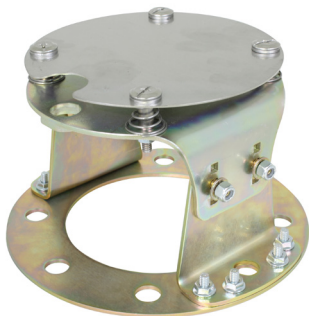

Clear cover attaches to the bracket and completely floats - it does not make contact with the lip of the rim or wheel in anyway!

PREASSEMBLED BRACKETS

Available as part of a kit with wheel covers or as an add-on, our preassembled brackets allow you to install the complete kit on your truck in 15 minutes.

FRONT
Patent Pending

REAR

No need to remove axle nuts. Bolts onto excess thread of axle studs*.

Can remove tire and wheel without removing bracket (on dual wheels).

* Minimum 3/8" excess stud required

TWIST & LOCK AERO COVERS

REAR MIRROR STAINLESS WITH WINDOW

This wheel cover offers the best of both worlds: a lightweight stainless Aero Cover with high-impact, clear polycarbonate viewing window. Polished to a mirror shine, this cover allows for easy viewing of the truck's axle and lug nuts.

DUAL WHEEL

WIDE BASE

ZO

DUAL WHEEL PART NUMBER	WIDE BASE PART NUMBER	ZERO OFFSET PART NUMBER	SIZE	AXLE BOLT SIZE	INCLUDED PARTS
WC104358	WC104358W	WC1043Z58W	22.5"	5/8"	Four wheel covers and brackets
WC104334	WC104334W	WC1043Z34W	22.5"	3/4"	Four wheel covers and brackets
WC1043E	WC1043E	WC10443ZE	22.5"	-	Cover only
WC104558	-	-	24.5"	5/8"	Four wheel covers and brackets
WC104534	-	-	24.5"	3/4"	Four wheel covers and brackets
WC1045E	-	-	24.5"	-	Cover only